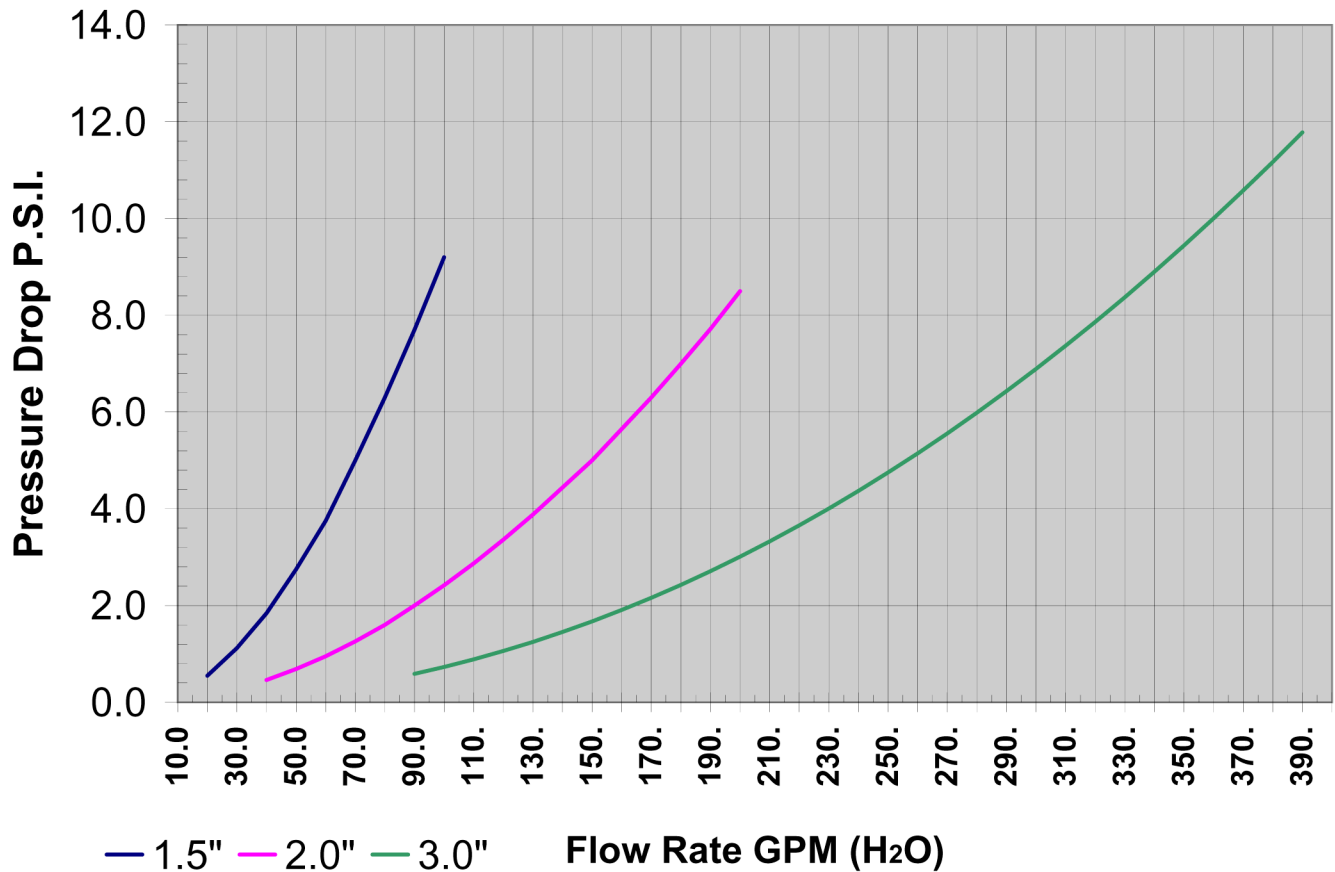

# Dry Break Cam and Groove Dry Disconnect Couplings

Flow Chart

Dixon Valve  
800 High Street  
Chestertown, MD 21620

ph: 877.963.4966  
fx: 800.283.4966