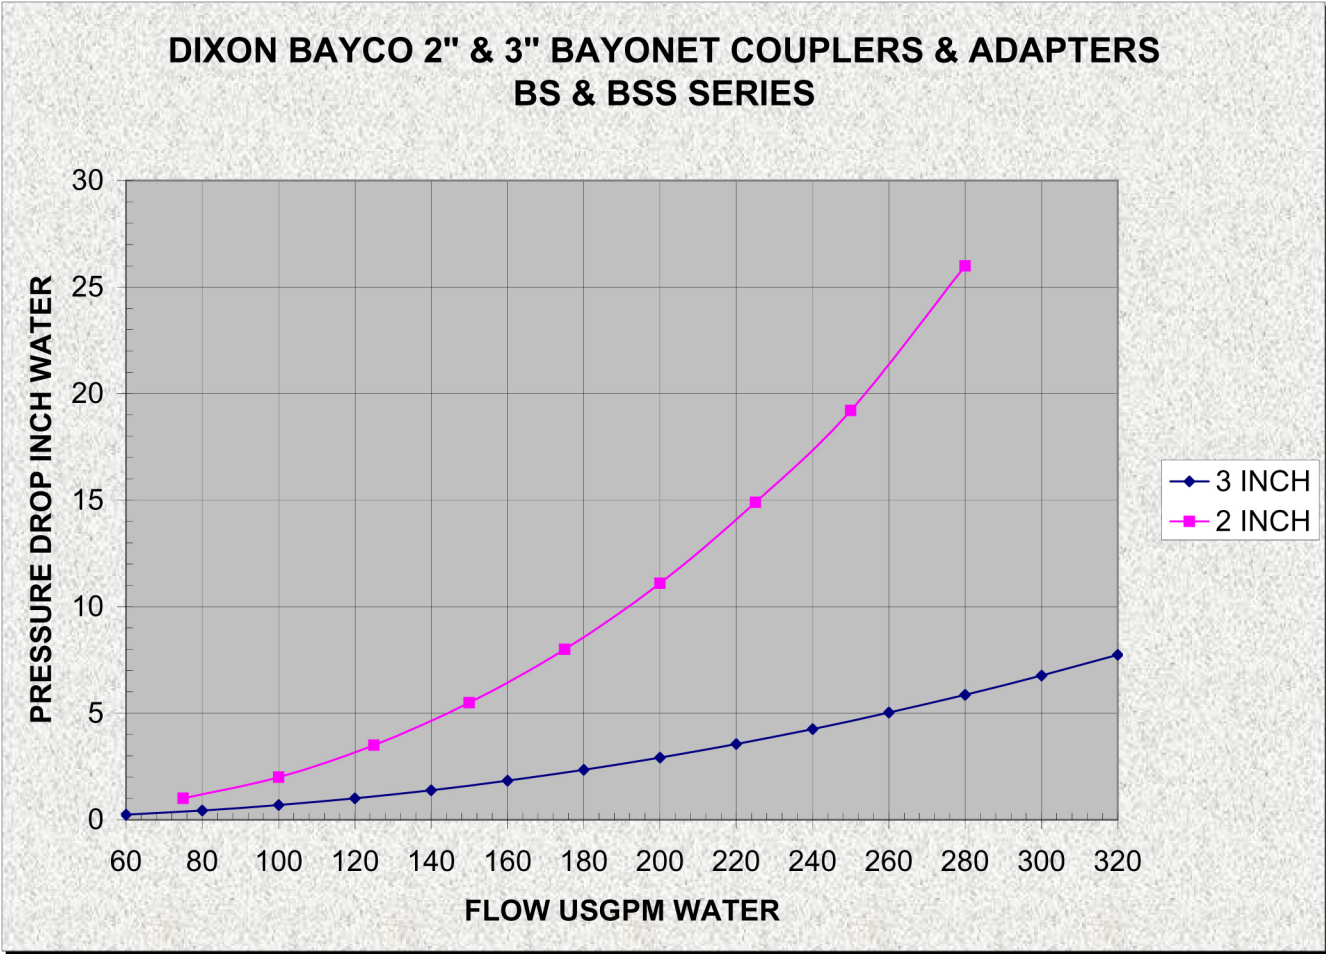

Bayonet Style Dry Disconnect Couplings

Flow Chart

Dixon Valve
800 High Street
Chestertown, MD 21620

ph: 877.963.4966
fx: 800.283.4966