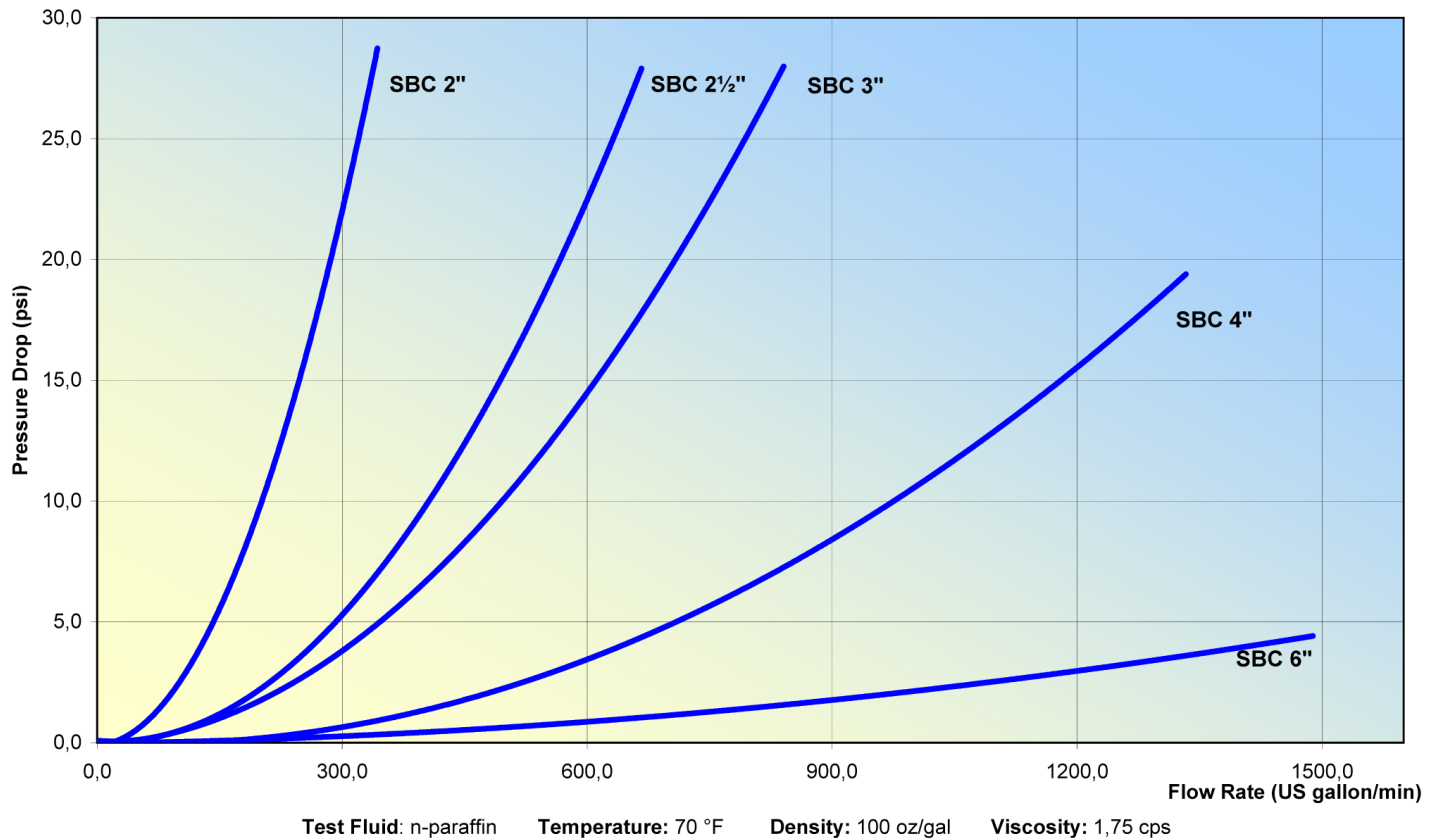

The Right Connection™

Safety Break-away Couplings Breaking Bolt Series

Flow Diagram (pressure drop)

Dixon Valve
800 High Street
Chestertown, MD 21620

ph: 877.963.4966
fx: 800.283.4966

www.dixonvalve.com