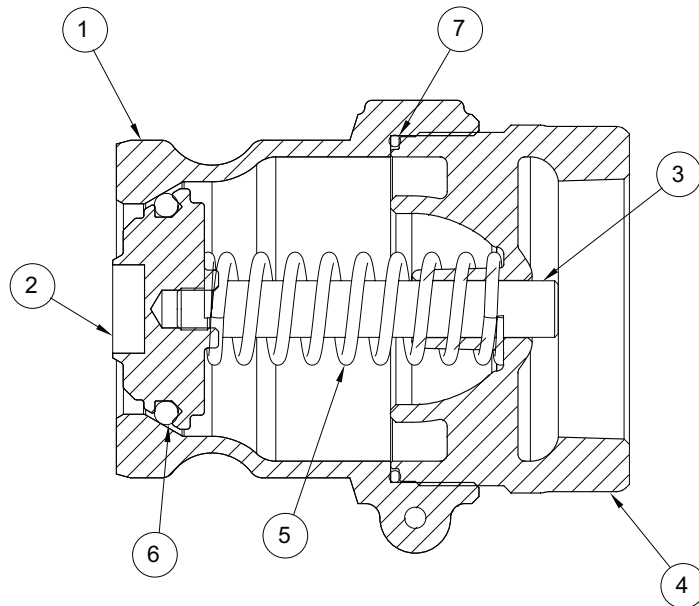

The Right Connection™

Cam & Groove style Dry Disconnects

1½", 2", and 3" adapters

adapter x female NPT - DBA71-200

adapter x female NPT - DBA11-300

adapter x female NPT

Female NPT	Adapter Size	Seal Material	Aluminum	Stainless Steel
1½"	2"	Buna	DBA11-150	DBA71-150
2"	2½"		DBA11-200	DBA71-200
3"	4"		DBA11-300	DBA71-300
1½"	2"	Viton®	DBA12-150	DBA72-150
2"	2½"		DBA12-200	DBA72-200
3"	4"		DBA12-300	DBA72-300
1½"	2"	PTFE Encap. Silicone	DBA63-150	DBA73-150
2"	2½"		DBA63-200	DBA73-200
3"	4"		DBA63-300	DBA73-300
1½"	2"	EPT	DBA64-150	DBA74-150
2"	2½"		DBA64-200	DBA74-200
3"	4"		DBA64-300	DBA74-300
1½"	2"	Kalrez®	DBA66-150	DBA76-150
2"	2½"		DBA66-200	DBA76-200
3"	4"		DBA66-300	DBA76-300
1½"	2"	PTFE Encap. Silicone	---	DBA77-150
2"	2½"		---	DBA77-200
3"	4"		---	DBA77-300
3"	4"	Viton® B	DBA69-300	---

jump size adapter x female NPT

Female NPT	Adapter Size	Seal Material	Aluminum
2"	2"	Buna	DBA11-1520
2"	2"	Viton®	DBA12-1520

Cam & Groove Style Dry Disconnect Adapters

Bill of Material

1½", 2" and 3" adapters

Item #	Description	Qty
1	adapter end	1
2	poppet	1
3	stem	1
4	pipe end	1
5	spring	1
6	O-ring	1
7	O-ring	1

Repair Kits

- specify seal material and coupling material when ordering kits
- seal material: Buna-N, Viton®, or PTFE and Kalrez®
- coupling material: aluminum or stainless steel