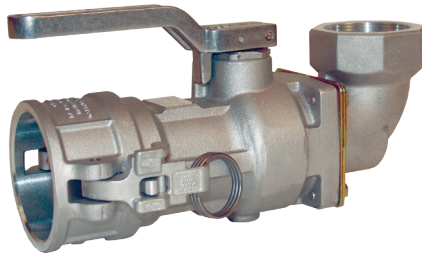

The Right Connection™

Cam & Groove style Dry Disconnects

1½" and 2" couplers

coupler x female NPT

coupler x female NPT - DBC71-200

Female NPT	Coupler Size	Seal Material	Aluminum	Stainless Steel
1½"	2"	Buna	DBC61-150	DBC71-150
2"	2½"		DBC61-200	DBC71-200
1½"	2"	Viton®	DBC62-150	DBC72-150
2"	2½"		DBC62-200	DBC72-200
1½"	2"	PTFE encap. Silicone and Kalrez®	DBC63-150	DBC73-150
2"	2½"		DBC63-200	DBC73-200
1½"	2"	EPT	DBC64-150	DBC74-150
2"	2½"		DBC64-200	DBC74-200
1½"	2"	Kalrez® and PTFE	---	DBC76-150
2"	2½"		DBC66-200	DBC76-200
1½"	2"	PTFE encap. Viton® and Kalrez®	DBC67-150	DBC77-150
2"	2½"		DBC67-200	DBC77-200

greaseless coupler x female NPT

coupler x 90° swivel female NPT - DSB61-200

Female NPT	Coupler Size	Seal Material	Aluminum	Stainless Steel
1½"	2"	PTFE encap. Viton® and Kalrez®	DBC67-150-GL	DBC77-150-GL
2"	2½"		DBC67-200-GL	DBC77-200-GL

coupler x 90° swivel female NPT

Female NPT	Coupler Size	Seal Material	Aluminum
2"	2½"	Buna	DBS61-200
2"	2½"	Viton®	DBS62-200
2"	2½"	PTFE encap. Silicone and Kalrez®	DBS63-200

Cam & Groove Style Dry Disconnect Couplers

Bill of Material

1½" and 2" couplers

Item #	Description	Qty
1	body	1
2	stuffing box	1
3	backup ring	1
4	O-ring	1
5	O-ring	1
6	bearing	1
7	bearing - crank shaft	1
8	lever	1
9	seal cylinder	1
10	button	6
11	yoke	1
12	bushing	1
13	O-ring	1
14	link rivet	1
15	groove pin	1
16	cotter pin	1
17	cotter pin	1
18	EZ Boss-Lock handle	2
19	gasket	1
20	poppet	1
21	crank shaft	1
22	link - investment cast	1
23	washer	1
24	O-ring	1
25	spring	1
26	set screw	1
27	screw-round head	1
28	lockwasher	1
29	screw	1
30	spring pin	2
31	lock washer	4
32	elbow body	1
33	bottom bearing	1
34	top bearing	1
35	washer	4
36	flange retainer	4
37	screw	4
38	swivel O-ring	1
39	PTFE nose seal	1