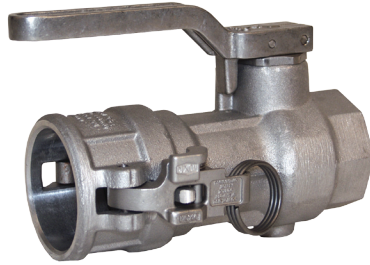

The Right Connection™

Cam & Groove style Dry Disconnects

1½" and 2" couplers

coupler x female NPT

coupler x female NPT - DBC71-200

Female NPT	Coupler Size	Seal Material	Aluminum	Stainless Steel
1½"	2"	Buna	DBC61-150	DBC71-150
2"	2½"		DBC61-200	DBC71-200
1½"	2"	Viton®	DBC62-150	DBC72-150
2"	2½"		DBC62-200	DBC72-200
1½"	2"	PTFE encap. Silicone and Kalrez®	DBC63-150	DBC73-150
2"	2½"		DBC63-200	DBC73-200
1½"	2"	EPT	DBC64-150	DBC74-150
2"	2½"		DBC64-200	DBC74-200
1½"	2"	Kalrez® and PTFE	---	DBC76-150
2"	2½"		DBC66-200	DBC76-200
1½"	2"	PTFE encap. Viton® and Kalrez®	DBC67-150	DBC77-150
2"	2½"		DBC67-200	DBC77-200

greaseless coupler x female NPT

coupler x 90° swivel female NPT - DSB61-200

Female NPT	Coupler Size	Seal Material	Aluminum	Stainless Steel
1½"	2"	PTFE encap. Viton® and Kalrez®	DBC67-150-GL	DBC77-150-GL
2"	2½"		DBC67-200-GL	DBC77-200-GL

coupler x 90° swivel female NPT

Female NPT	Coupler Size	Seal Material	Aluminum
2"	2½"	Buna	DBS61-200
2"	2½"	Viton®	DBS62-200
2"	2½"	PTFE encap. Silicone and Kalrez®	DBS63-200

Cam & Groove Style Dry Disconnect Couplers

Bill of Material

1½" and 2" couplers

Item #	Description	Qty
1	body	1
2	stuffing box	1
3	backup ring	1
4	O-ring	1
5	O-ring	1
6	bearing	1
7	bearing - crank shaft	1
8	lever	1
9	seal cylinder	1
10	button	6
11	yoke	1
12	bushing	1
13	O-ring	1
14	link rivet	1
15	groove pin	1
16	cotter pin	1
17	cotter pin	1
18	EZ Boss-Lock handle	2
19	gasket	1
20	poppet	1
21	crank shaft	1
22	link - investment cast	1
23	washer	1
24	O-ring	1
25	spring	1
26	set screw	1
27	screw-round head	1
28	lockwasher	1
29	screw	1
30	spring pin	2
31	lock washer	4
32	elbow body	1
33	bottom bearing	1
34	top bearing	1
35	washer	4
36	flange retainer	4
37	screw	4
38	swivel O-ring	1
39	PTFE nose seal	1