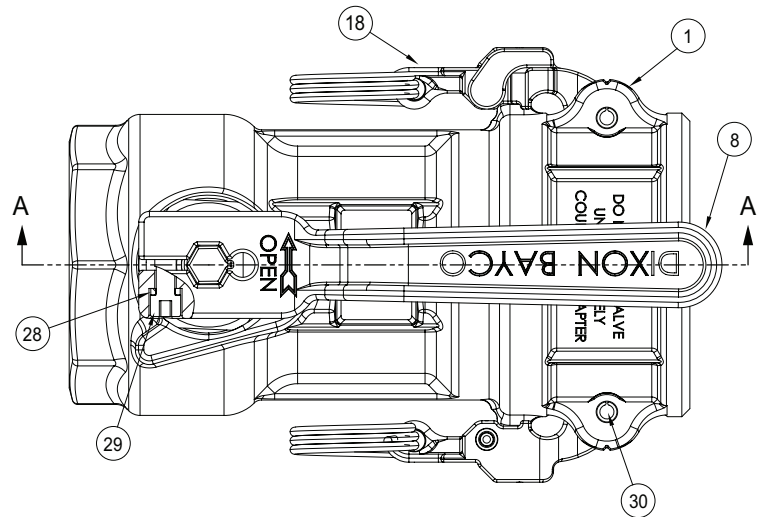

The Right Connection™

Cam & Groove style Dry Disconnects

1½" and 2" couplers

coupler x female NPT

coupler x female NPT - DBC71-200

Female NPT	Coupler Size	Seal Material	Aluminum	Stainless Steel
1½"	2"	Buna	DBC61-150	DBC71-150
2"	2½"		DBC61-200	DBC71-200
1½"	2"	Viton®	DBC62-150	DBC72-150
2"	2½"		DBC62-200	DBC72-200
1½"	2"	PTFE encap. Silicone and Kalrez®	DBC63-150	DBC73-150
2"	2½"		DBC63-200	DBC73-200
1½"	2"	EPT	DBC64-150	DBC74-150
2"	2½"		DBC64-200	DBC74-200
1½"	2"	Kalrez® and PTFE	---	DBC76-150
2"	2½"		DBC66-200	DBC76-200
1½"	2"	PTFE encap. Viton® and Kalrez®	DBC67-150	DBC77-150
2"	2½"		DBC67-200	DBC77-200

greaseless coupler x female NPT

coupler x 90° swivel female NPT - DSB61-200

Female NPT	Coupler Size	Seal Material	Aluminum	Stainless Steel
1½"	2"	PTFE encap. Viton® and Kalrez®	DBC67-150-GL	DBC77-150-GL
2"	2½"		DBC67-200-GL	DBC77-200-GL

coupler x 90° swivel female NPT

Female NPT	Coupler Size	Seal Material	Aluminum
2"	2½"	Buna	DBS61-200
2"	2½"	Viton®	DBS62-200
2"	2½"	PTFE encap. Silicone and Kalrez®	DBS63-200

Cam & Groove Style Dry Disconnect Couplers

Bill of Material

1½" and 2" couplers

Item #	Description	Qty
1	body	1
2	stuffing box	1
3	backup ring	1
4	O-ring	1
5	O-ring	1
6	bearing	1
7	bearing - crank shaft	1
8	lever	1
9	seal cylinder	1
10	button	6
11	yoke	1
12	bushing	1
13	O-ring	1
14	link rivet	1
15	groove pin	1
16	cotter pin	1
17	cotter pin	1
18	EZ Boss-Lock handle	2
19	gasket	1
20	poppet	1
21	crank shaft	1
22	link - investment cast	1
23	washer	1
24	O-ring	1
25	spring	1
26	set screw	1
27	screw-round head	1
28	lockwasher	1
29	screw	1
30	spring pin	2
31	lock washer	4
32	elbow body	1
33	bottom bearing	1
34	top bearing	1
35	washer	4
36	flange retainer	4
37	screw	4
38	swivel O-ring	1
39	PTFE nose seal	1