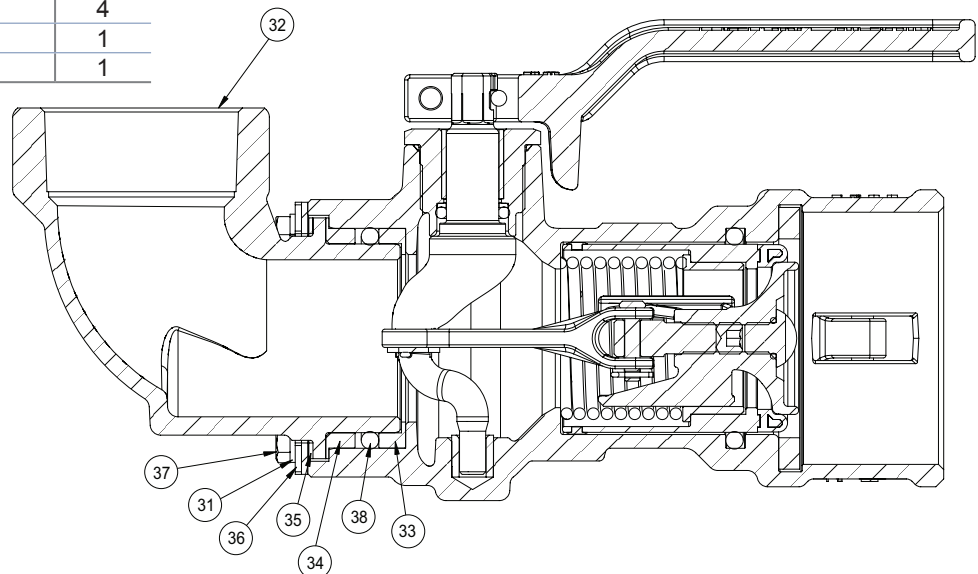

The Right Connection™

Cam & Groove style Dry Disconnects

1½" and 2" couplers

coupler x female NPT

coupler x female NPT - DBC71-200

Female NPT	Coupler Size	Seal Material	Aluminum	Stainless Steel
1½"	2"	Buna	DBC61-150	DBC71-150
2"	2½"		DBC61-200	DBC71-200
1½"	2"	Viton®	DBC62-150	DBC72-150
2"	2½"		DBC62-200	DBC72-200
1½"	2"	PTFE encap. Silicone and Kalrez®	DBC63-150	DBC73-150
2"	2½"		DBC63-200	DBC73-200
1½"	2"	EPT	DBC64-150	DBC74-150
2"	2½"		DBC64-200	DBC74-200
1½"	2"	Kalrez® and PTFE	---	DBC76-150
2"	2½"		DBC66-200	DBC76-200
1½"	2"	PTFE encap. Viton® and Kalrez®	DBC67-150	DBC77-150
2"	2½"		DBC67-200	DBC77-200

greaseless coupler x female NPT

coupler x 90° swivel female NPT - DSB61-200

Female NPT	Coupler Size	Seal Material	Aluminum	Stainless Steel
1½"	2"	PTFE encap. Viton® and Kalrez®	DBC67-150-GL	DBC77-150-GL
2"	2½"		DBC67-200-GL	DBC77-200-GL

coupler x 90° swivel female NPT

Female NPT	Coupler Size	Seal Material	Aluminum
2"	2½"	Buna	DBS61-200
2"	2½"	Viton®	DBS62-200
2"	2½"	PTFE encap. Silicone and Kalrez®	DBS63-200

Cam & Groove Style Dry Disconnect Couplers

Bill of Material

1½" and 2" couplers

Item #	Description	Qty
1	body	1
2	stuffing box	1
3	backup ring	1
4	O-ring	1
5	O-ring	1
6	bearing	1
7	bearing - crank shaft	1
8	lever	1
9	seal cylinder	1
10	button	6
11	yoke	1
12	bushing	1
13	O-ring	1
14	link rivet	1
15	groove pin	1
16	cotter pin	1
17	cotter pin	1
18	EZ Boss-Lock handle	2
19	gasket	1
20	poppet	1
21	crank shaft	1
22	link - investment cast	1
23	washer	1
24	O-ring	1
25	spring	1
26	set screw	1
27	screw-round head	1
28	lockwasher	1
29	screw	1
30	spring pin	2
31	lock washer	4
32	elbow body	1
33	bottom bearing	1
34	top bearing	1
35	washer	4
36	flange retainer	4
37	screw	4
38	swivel O-ring	1
39	PTFE nose seal	1