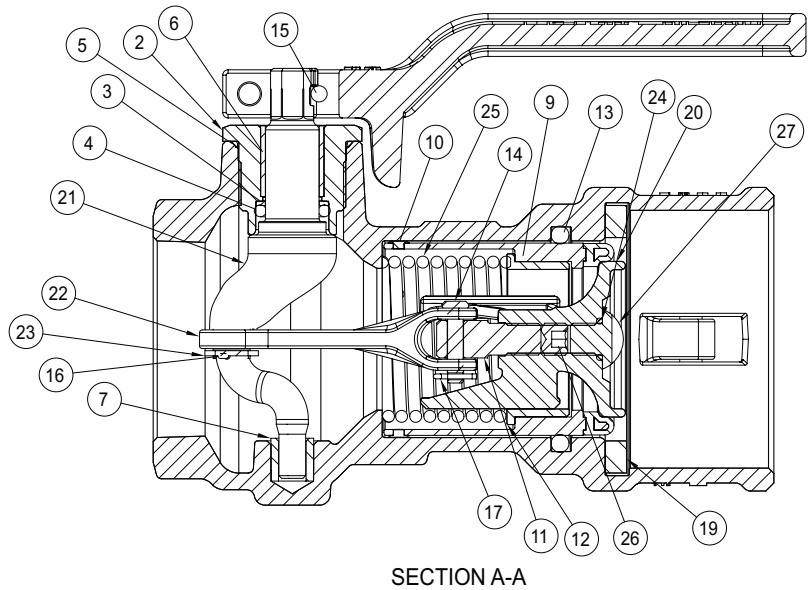

The Right Connection™

Cam & Groove style Dry Disconnects

1½" and 2" couplers

coupler x female NPT

coupler x female NPT - DBC71-200

Female NPT	Coupler Size	Seal Material	Aluminum	Stainless Steel
1½"	2"	Buna	DBC61-150	DBC71-150
2"	2½"		DBC61-200	DBC71-200
1½"	2"	Viton®	DBC62-150	DBC72-150
2"	2½"		DBC62-200	DBC72-200
1½"	2"	PTFE encap. Silicone and Kalrez®	DBC63-150	DBC73-150
2"	2½"		DBC63-200	DBC73-200
1½"	2"	EPT	DBC64-150	DBC74-150
2"	2½"		DBC64-200	DBC74-200
1½"	2"	Kalrez® and PTFE	---	DBC76-150
2"	2½"		DBC66-200	DBC76-200
1½"	2"	PTFE encap. Viton® and Kalrez®	DBC67-150	DBC77-150
2"	2½"		DBC67-200	DBC77-200

greaseless coupler x female NPT

coupler x 90° swivel female NPT - DSB61-200

Female NPT	Coupler Size	Seal Material	Aluminum	Stainless Steel
1½"	2"	PTFE encap. Viton® and Kalrez®	DBC67-150-GL	DBC77-150-GL
2"	2½"		DBC67-200-GL	DBC77-200-GL

coupler x 90° swivel female NPT

Female NPT	Coupler Size	Seal Material	Aluminum
2"	2½"	Buna	DBS61-200
2"	2½"	Viton®	DBS62-200
2"	2½"	PTFE encap. Silicone and Kalrez®	DBS63-200

Cam & Groove Style Dry Disconnect Couplers

Bill of Material

1½" and 2" couplers

Item #	Description	Qty
1	body	1
2	stuffing box	1
3	backup ring	1
4	O-ring	1
5	O-ring	1
6	bearing	1
7	bearing - crank shaft	1
8	lever	1
9	seal cylinder	1
10	button	6
11	yoke	1
12	bushing	1
13	O-ring	1
14	link rivet	1
15	groove pin	1
16	cotter pin	1
17	cotter pin	1
18	EZ Boss-Lock handle	2
19	gasket	1
20	poppet	1
21	crank shaft	1
22	link - investment cast	1
23	washer	1
24	O-ring	1
25	spring	1
26	set screw	1
27	screw-round head	1
28	lockwasher	1
29	screw	1
30	spring pin	2
31	lock washer	4
32	elbow body	1
33	bottom bearing	1
34	top bearing	1
35	washer	4
36	flange retainer	4
37	screw	4
38	swivel O-ring	1
39	PTFE nose seal	1