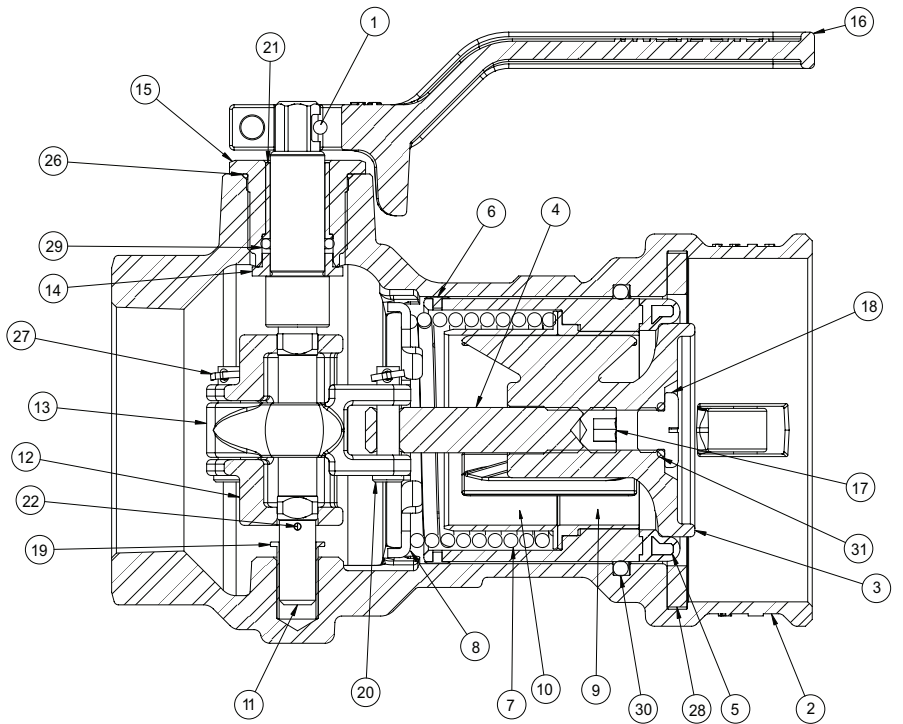

The Right Connection™

Cam & Groove style Dry Disconnects

3" couplers

coupler x female NPT

Female NPT	Coupler Size	Seal Material	Aluminum	Stainless Steel
3"	4"	Buna	DBC61-300	DBC71-300
3"	4"	Viton®	DBC62-300	DBC72-300
3"	4"	PTFE encap. Silicone and Kalrez®	DBC63-300	DBC73-300
3"	4"	EPT	DBC64-300	DBC74-300
3"	4"	Kalrez® and PTFE	---	DBC76-300
3"	4"	PTFE encap. Viton® and Kalrez®	DBC67-300	DBC77-300
3"	4"	Viton® B	DBC69-300	DBC79-300

coupler x female NPT - DBC61-300

greaseless coupler x female NPT

Female NPT	Coupler Size	Seal Material	Aluminum	Stainless Steel
3"	4"	PTFE encap. Viton® and Kalrez®	DBC67-300-GL	DBC77-300-GL

Cam & Groove Style Dry Disconnect Couplers

Bill of Material

3" coupler

Item #	Description	Qty
1	groove pin	1
2	body	1
3	poppet	1
4	stem	1
5	seal cylinder	1
6	PTFE button	8
7	cylinder spring	1
8	poppet spring seat	1
9	PTFE bushing	1
10	poppet spring guide	1
11	shaft	1
12	yoke	1
13	link	1
14	shaft retainer	1
15	stuffing box	1
16	lever (handle)	1
17	set screw	1
18	poppet screw	1
19	PTFE bearing	1
20	clevis pin	2
21	bearing	1
22	cotter pin	1
23	lever (handle) screw	1
24	lever (handle) lock washer	1
25	cam arm pin	2
26	PTFE O-ring	1
27	cotter pin	2
28	coupler gasket	1
29	O-ring	1
30	O-ring	1
31	PTFE O-ring	1
32	lockable paddle arm	2
33	nose seal (for DBC63-300)	1

handle kit

Kit #	Size Used On	Contains	Included Item #s
DBCXX-300RK6	3"	lever assembly	1, 16, 23, 24

cam shaft kit

Kit #	Size Used On	Contains	Included Item #s
DBCXX-300RK7	3"	cam shaft, cotter pin, washer	11, 14, 19, 22