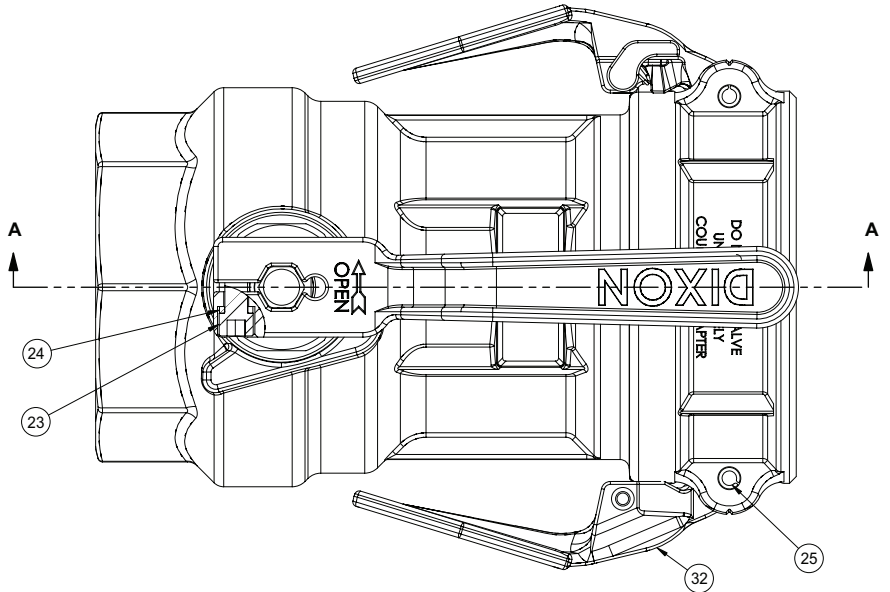

The Right Connection™

Cam & Groove style Dry Disconnects

3" couplers

coupler x female NPT

Female NPT	Coupler Size	Seal Material	Aluminum	Stainless Steel
3"	4"	Buna	DBC61-300	DBC71-300
3"	4"	Viton®	DBC62-300	DBC72-300
3"	4"	PTFE encap. Silicone and Kalrez®	DBC63-300	DBC73-300
3"	4"	EPT	DBC64-300	DBC74-300
3"	4"	Kalrez® and PTFE	---	DBC76-300
3"	4"	PTFE encap. Viton® and Kalrez®	DBC67-300	DBC77-300
3"	4"	Viton® B	DBC69-300	DBC79-300

coupler x female NPT - DBC61-300

greaseless coupler x female NPT

Female NPT	Coupler Size	Seal Material	Aluminum	Stainless Steel
3"	4"	PTFE encap. Viton® and Kalrez®	DBC67-300-GL	DBC77-300-GL

Cam & Groove Style Dry Disconnect Couplers

Bill of Material

3" coupler

Item #	Description	Qty
1	groove pin	1
2	body	1
3	poppet	1
4	stem	1
5	seal cylinder	1
6	PTFE button	8
7	cylinder spring	1
8	poppet spring seat	1
9	PTFE bushing	1
10	poppet spring guide	1
11	shaft	1
12	yoke	1
13	link	1
14	shaft retainer	1
15	stuffing box	1
16	lever (handle)	1
17	set screw	1
18	poppet screw	1
19	PTFE bearing	1
20	clevis pin	2
21	bearing	1
22	cotter pin	1
23	lever (handle) screw	1
24	lever (handle) lock washer	1
25	cam arm pin	2
26	PTFE O-ring	1
27	cotter pin	2
28	coupler gasket	1
29	O-ring	1
30	O-ring	1
31	PTFE O-ring	1
32	lockable paddle arm	2
33	nose seal (for DBC63-300)	1

handle kit

Kit #	Size Used On	Contains	Included Item #s
DBCXX-300RK6	3"	lever assembly	1, 16, 23, 24

cam shaft kit

Kit #	Size Used On	Contains	Included Item #s
DBCXX-300RK7	3"	cam shaft, cotter pin, washer	11, 14, 19, 22