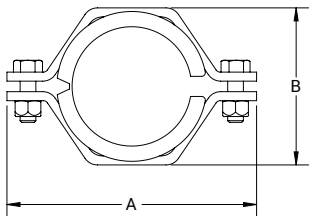

Pipe Size Hangers

Hex Hangers with Rubber Grommets - B24RV

Pipe Size	A (in)	B (in)	C (in)	Grommet Qty	304 Stainless Steel Part #
1/2"	3.38	2.25	1.00	3	B24RV-G50
3/4"	3.38	2.19	1.00	3	B24RV-G75
1"	3.70	2.20	1.00	3	B24RV-G100
1-1/2"	4.40	2.80	1.00	3	B24RV-G150
2"	5.00	3.30	1.00	3	B24RV-G200
2-1/2"	5.60	3.70	1.00	3	B24RV-G250
3"	6.10	4.30	1.00	4	B24RV-G300
4"	7.60	5.00	1.00	4	B24RV-G400
6"	9.80	7.20	1.50	5	B24RV-G600
8"	12.25	9.38	1.50	5	B24RV-G800

Hex Hangers with Polypropylene Sleeve - B24PV

Pipe Size	A (in)	B (in)	304 Stainless Steel Part #
1/2"	3.38	1.63	B24PV-G50
3/4"	3.38	1.63	B24PV-G75
1"	3.63	2.13	B24PV-G100
1-1/2"	4.31	2.63	B24PV-G150
2"	4.88	3.13	B24PV-G200
2-1/2"	4.88	3.13	B24PV-G250
3"	6.00	4.25	B24PV-G300
4"	7.50	5.63	B24PV-G400
5"	8.50	6.38	B24PV-G500
6"	9.75	7.38	B24PV-G600
8"	11.38	9.38	B24PV-G800

M

Sleeves - 13PV

Pipe Size	Polypropylene Part #
3/4"	13PV-75
1"	13PV-100
1-1/2"	13PV-150
2"	13PV-200
2-1/2"	13PV-250
3"	13PV-300
4"	13PV-400
6"	13PV-600