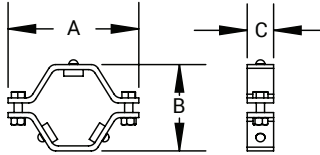

Pipe Size Hangers

Hex Hangers with Rubber Grommets - B24RV

Pipe Size	A (in)	B (in)	C (in)	Grommet Qty	304 Stainless Steel Part #
1/2"	3.38	2.25	1.00	3	B24RV-G50
3/4"	3.38	2.19	1.00	3	B24RV-G75
1"	3.70	2.20	1.00	3	B24RV-G100
1-1/2"	4.40	2.80	1.00	3	B24RV-G150
2"	5.00	3.30	1.00	3	B24RV-G200
2-1/2"	5.60	3.70	1.00	3	B24RV-G250
3"	6.10	4.30	1.00	4	B24RV-G300
4"	7.60	5.00	1.00	4	B24RV-G400
6"	9.80	7.20	1.50	5	B24RV-G600
8"	12.25	9.38	1.50	5	B24RV-G800

Hex Hangers with Polypropylene Sleeve - B24PV

Pipe Size	A (in)	B (in)	304 Stainless Steel Part #
1/2"	3.38	1.63	B24PV-G50
3/4"	3.38	1.63	B24PV-G75
1"	3.63	2.13	B24PV-G100
1-1/2"	4.31	2.63	B24PV-G150
2"	4.88	3.13	B24PV-G200
2-1/2"	4.88	3.13	B24PV-G250
3"	6.00	4.25	B24PV-G300
4"	7.50	5.63	B24PV-G400
5"	8.50	6.38	B24PV-G500
6"	9.75	7.38	B24PV-G600
8"	11.38	9.38	B24PV-G800

M

Sleeves - 13PV

Pipe Size	Polypropylene Part #
3/4"	13PV-75
1"	13PV-100
1-1/2"	13PV-150
2"	13PV-200
2-1/2"	13PV-250
3"	13PV-300
4"	13PV-400
6"	13PV-600