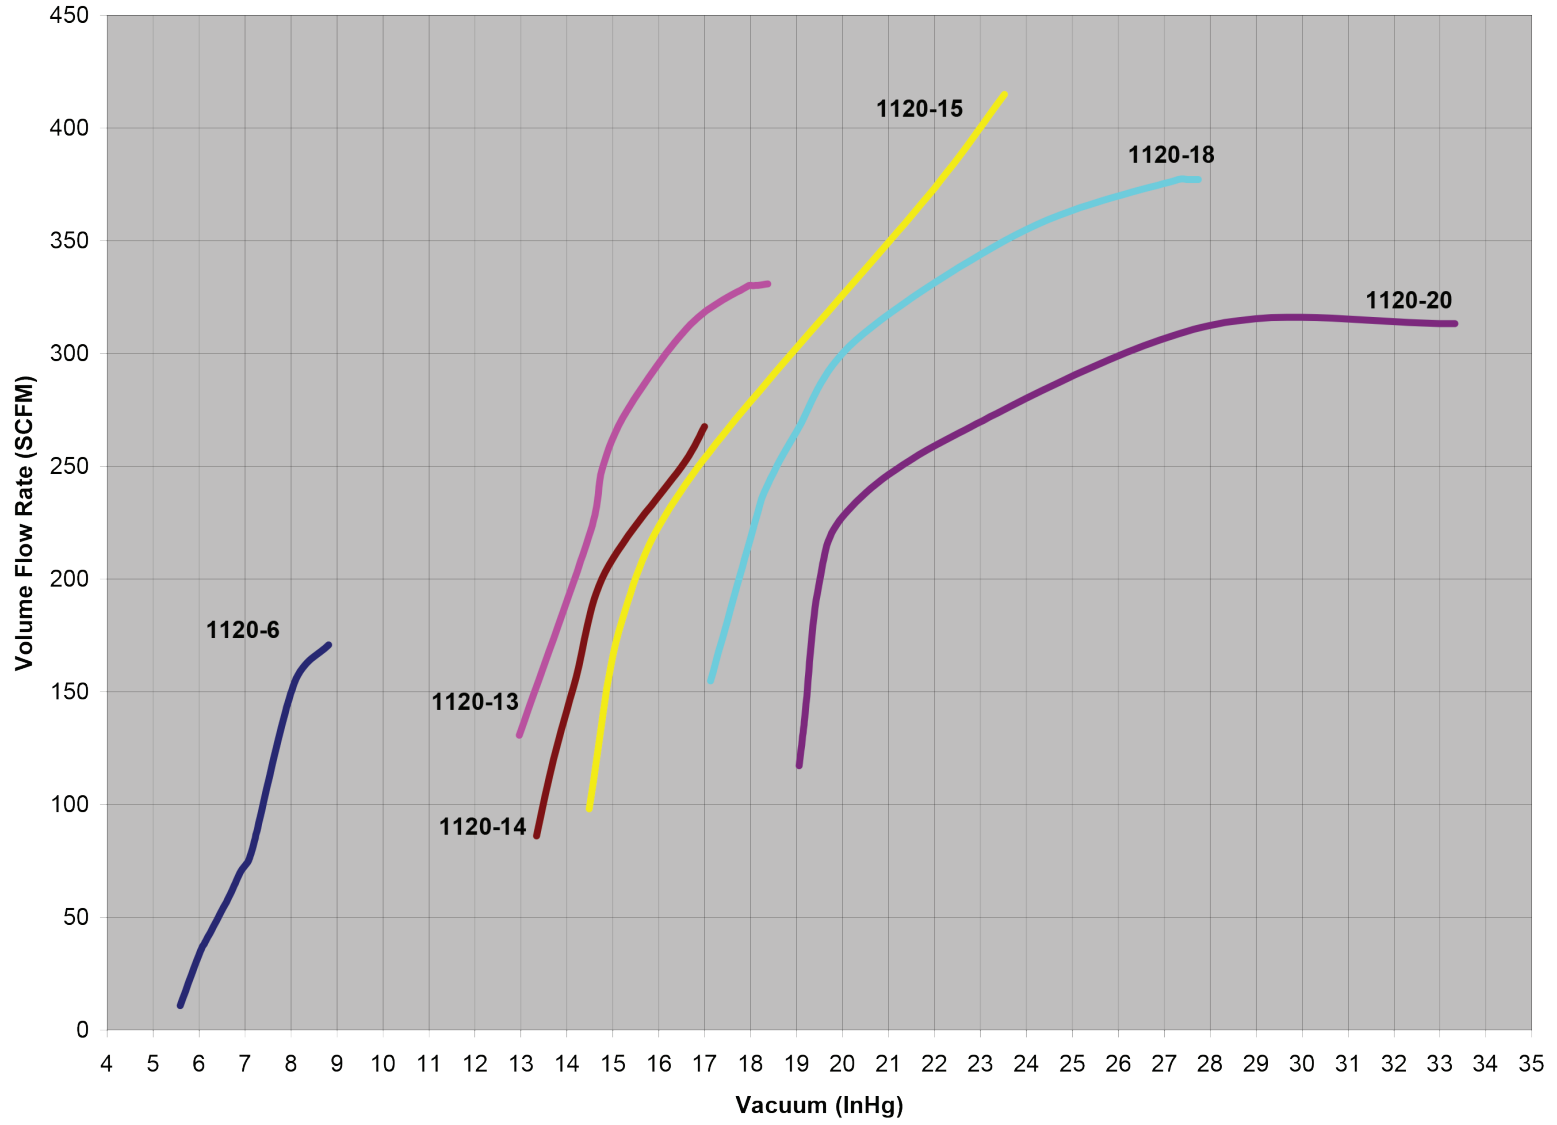

The Right Connection®

1120 Vacuum Relief Valve - Flow Rate Vs Vacuum

Dixon Bayco

800 High Street • Chestertown, MD 21620

ph 800.355.1991 • fx 800.283.4966

dixonvalve.com