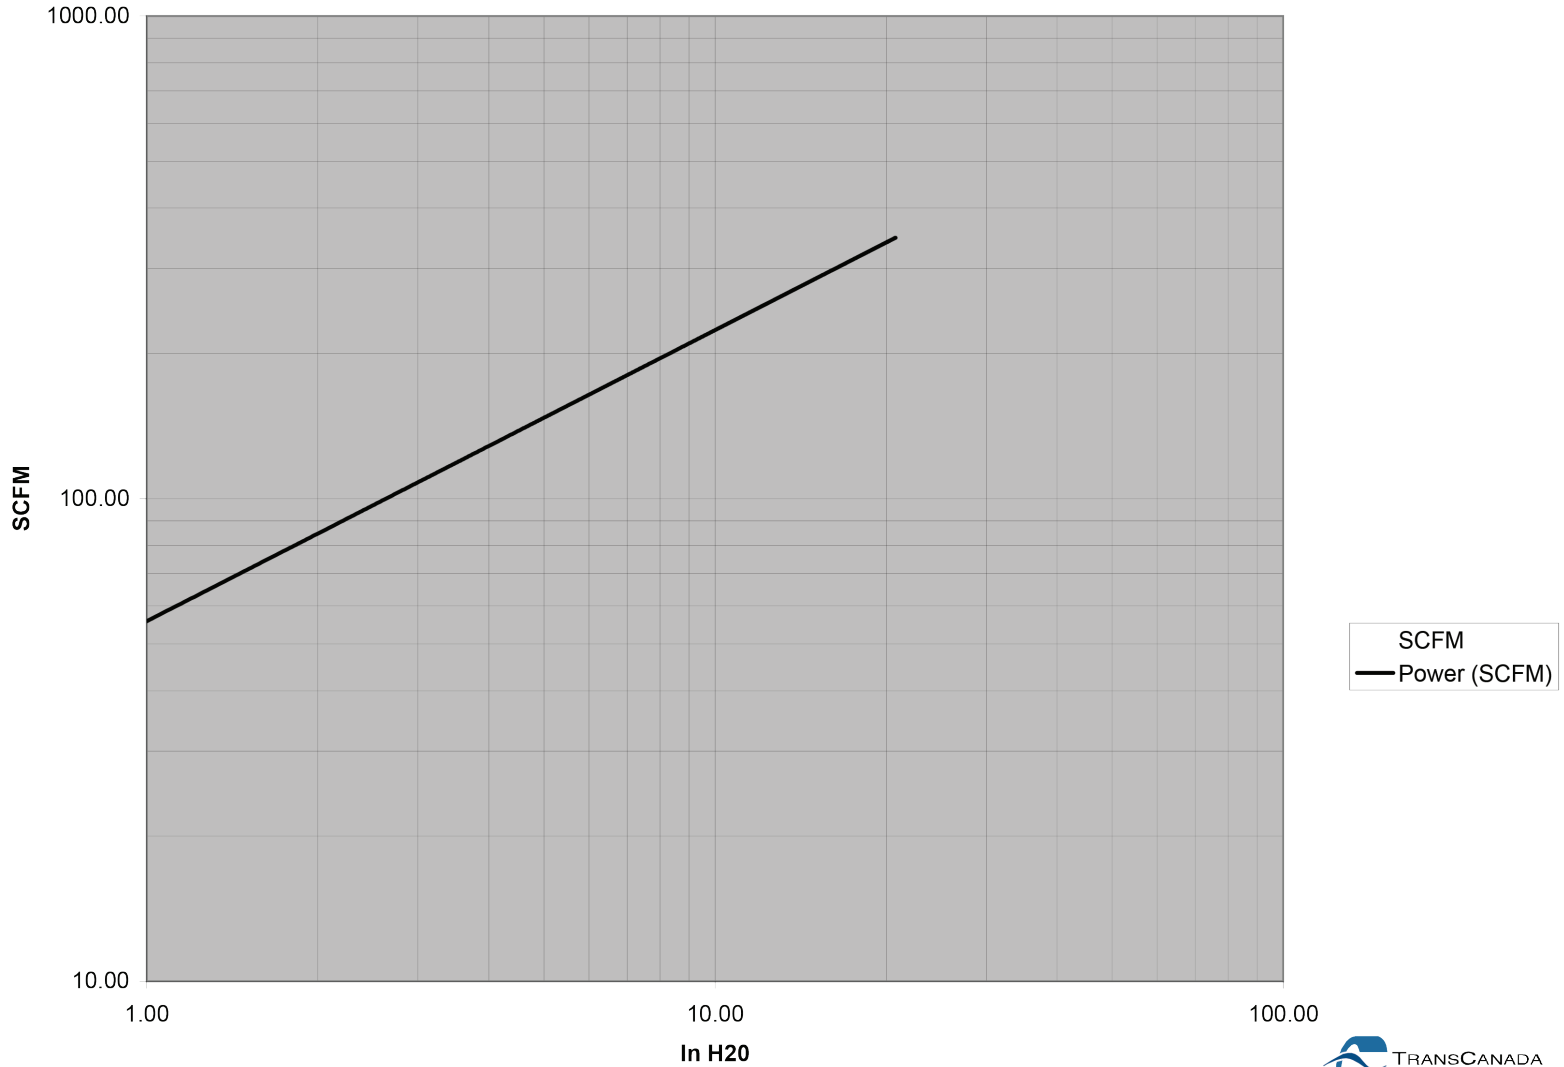

The Right Connection®

VR4000 & VR4030CS-AL

TCC WO 03-506-21-01

$$y = 55.731x^{0.603}$$

Dixon Bayco

800 High Street • Chestertown, MD 21620

ph 800.355.1991 • fx 800.283.4966

dixonvalve.com