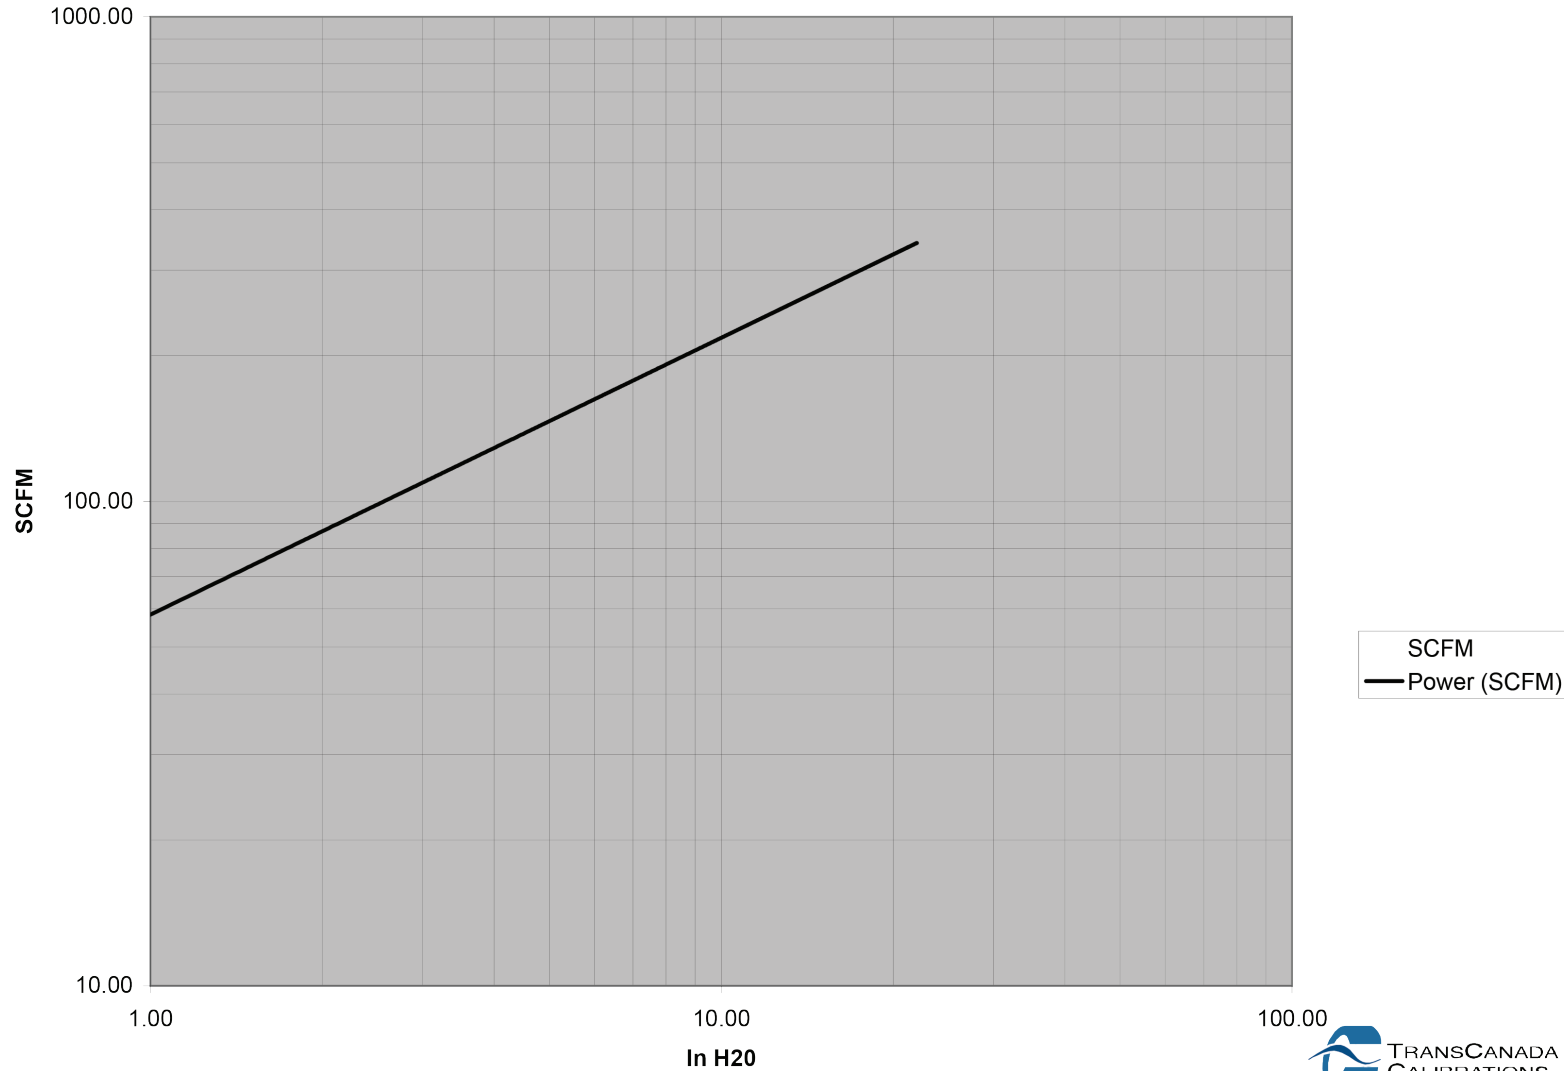

The Right Connection®

VR4100 & VR4030CS-AL

TCC WO 03-506-21-01

$$y = 58.352x^{0.5713}$$

Dixon Bayco

800 High Street • Chestertown, MD 21620

ph 800.355.1991 • fx 800.283.4966

dixonvalve.com