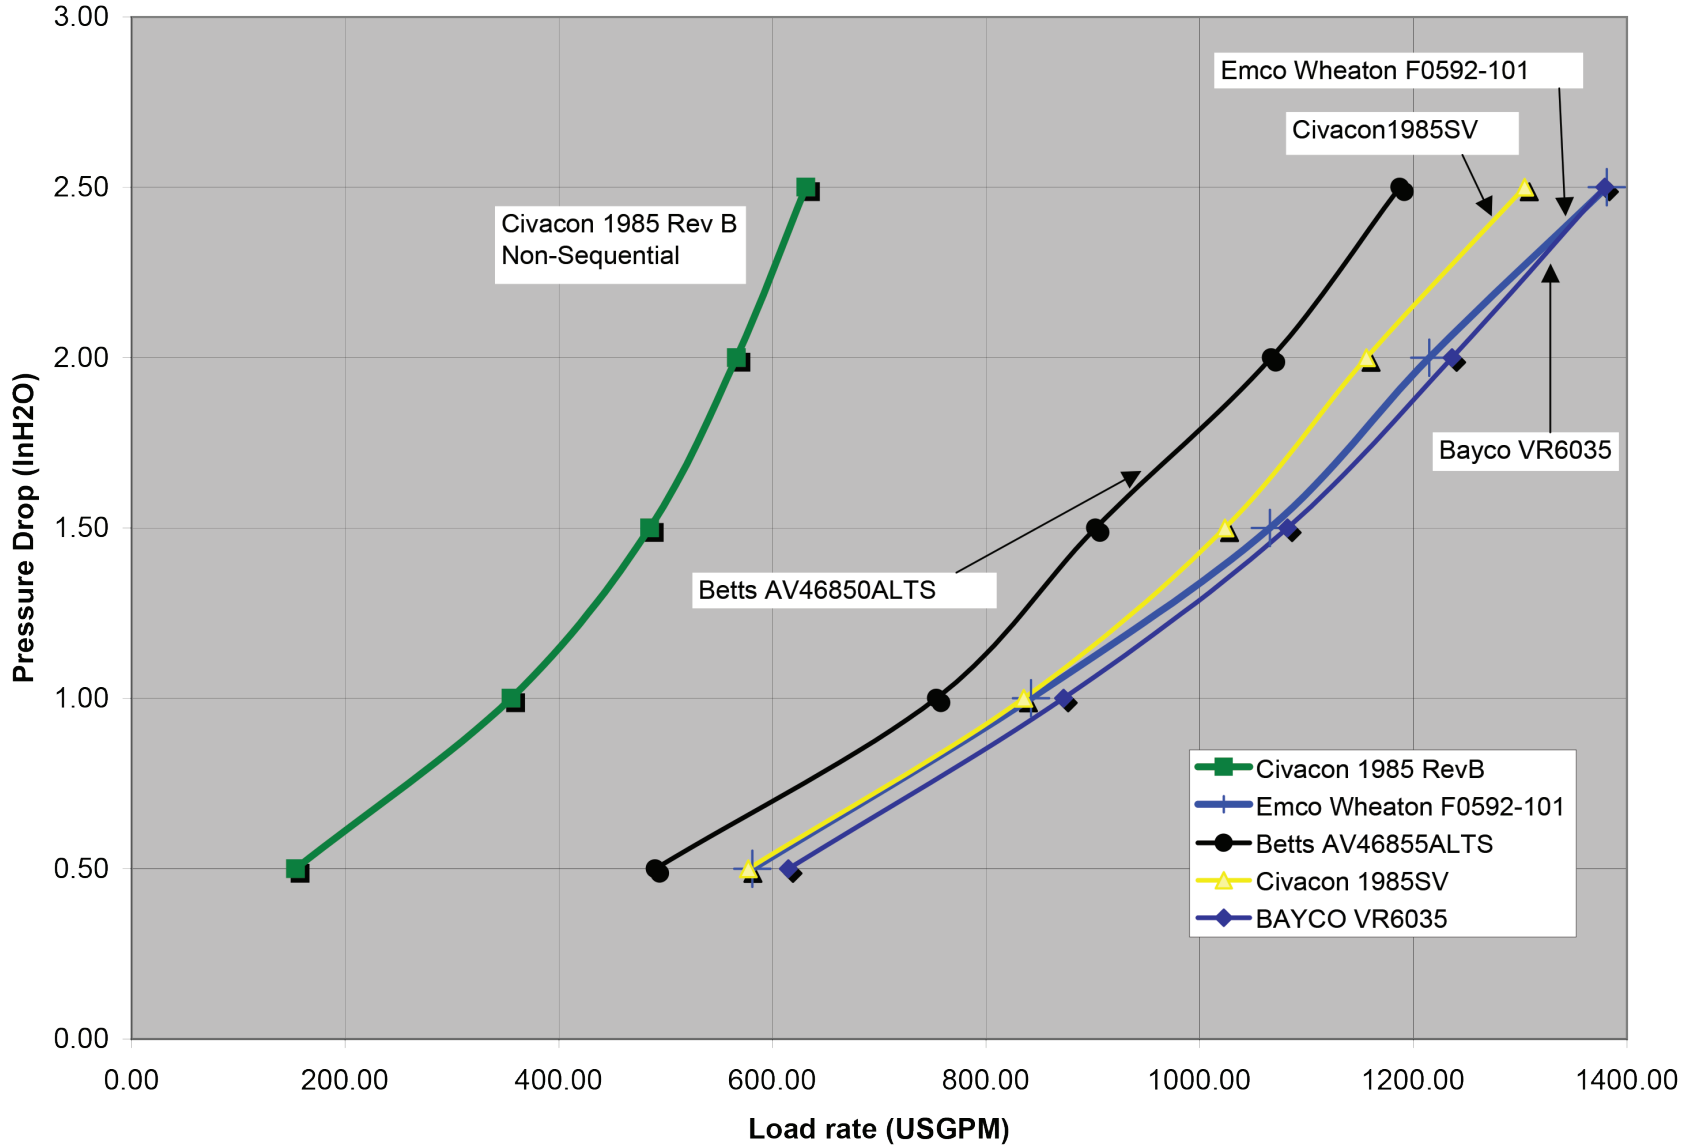

# Vapor Valves (For Standard 20" Manhole Cover) Pressure Drop vs Flow Rate

**Dixon Bayco**  
800 High Street • Chestertown, MD 21620  
ph 800.355.1991 • fx 800.283.4966  
dixonvalve.com