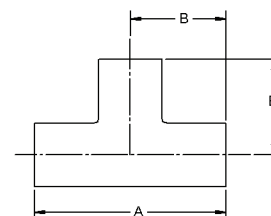

Polished Weld Tees

Short - B7WWW

Tube OD	Dimensions		Wall Thickness	Polished ID/OD	Polished ID/OD
	A	B		304 Stainless Steel Part #	316L Stainless Steel Part #
1"	2.250"	1.125"	.065"	<b>B7WWW-G100P</b>	<b>B7WWW-R100P</b>
1½"	3.312"	1.656"	.065"	<b>B7WWW-G150P</b>	<b>B7WWW-R150P</b>
2"	4.124"	2.062"	.065"	<b>B7WWW-G200P</b>	<b>B7WWW-R200P</b>
2½"	4.688"	2.344"	.065"	<b>B7WWW-G250P</b>	<b>B7WWW-R250P</b>
3"	5.188"	2.594"	.065"	<b>B7WWW-G300P</b>	<b>B7WWW-R300P</b>
4"	6.876"	3.438"	.083"	<b>B7WWW-G400P</b>	<b>B7WWW-R400P</b>

Sanitary Fittings

Long - B7W

Tube OD	Dimensions		Wall Thickness	Polished ID/OD	Polished ID/OD
	A	B		304 Stainless Steel Part #	316L Stainless Steel Part #
¾"	4.000"	2.000"	.065"	---	<b>B7W-R75P</b>
1"	3.750"	1.875"	.065"	<b>B7W-G100P</b>	<b>B7W-R100P</b>
1½"	4.500"	2.250"	.065"	<b>B7W-G150P</b>	<b>B7W-R150P</b>
2"	6.000"	3.000"	.065"	<b>B7W-G200P</b>	<b>B7W-R200P</b>
2½"	6.000"	3.000"	.065"	<b>B7W-G250P</b>	<b>B7W-R250P</b>
3"	6.500"	3.250"	.065"	<b>B7W-G300P</b>	<b>B7W-R300P</b>
4"	7.750"	3.875"	.083"	<b>B7W-G400P</b>	<b>B7W-R400P</b>