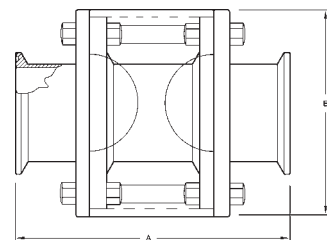

Sight Glasses

Features:

- 1" - 6" OD tube
- body: 316L stainless steel
- sight glass: Borosilicate glass or polycarbonate
- gaskets: white Buna or FKM
- 32R<sub>a</sub> sanitary finish, ID and OD

In-line - B54BMP

Features:

- various end configurations are available: clamp, weld, bevel seat, John Perry, I-Line and Q-Line
- maximum temperature: **200°F (93°C)**

Sanitary Fittings

Tube OD	A	B	Working Pressure (PSI)	316L Stainless Steel Borosilicate Glass Part Number	316 Stainless Steel Polycarbonate Part Number
1"	5.625"	3.250"	145	<b>B54BMP-R100</b>	<b>B54BMP-R100LX</b>
1½"	5.625"	4.000"	145	<b>B54BMP-R150</b>	<b>B54BMP-R150LX</b>
2"	5.625"	4.250"	145	<b>B54BMP-R200</b>	<b>B54BMP-R200LX</b>
2½"	6.125"	4.750"	120	<b>B54BMP-R250</b>	<b>B54BMP-R250LX</b>
3"	7.250"	5.500"	120	<b>B54BMP-R300</b>	<b>B54BMP-R300LX</b>
4"	7.375"	6.500"	95	<b>B54BMP-R400</b>	<b>B54BMP-R400LX</b>
6"	7.625"	9.500"	80	<b>B54BMP-R600</b>	<b>B54BMP-R600LX</b>

Seal kit contains: (2) white Buna gaskets

End Caps - B5416MP

Feature:

- for use on any line with a clamp and gasket
- maximum temperature: **150°F (66°C)**
- maximum operating pressure: **100 PSI**

Tube OD	A	B	Acrylic Plastic Part Number
1" - 1½"	.438"	1.984"	<b>B5416MP-A100150</b>
2"	.438"	2.516"	<b>B5416MP-A200</b>
2½"	.438"	3.047"	<b>B5416MP-A250</b>
3"	.438"	3.579"	<b>B5416MP-A300</b>
4"	.438"	4.682"	<b>B5416MP-A400</b>
6"	.438"	6.562"	<b>B5416MP-A600</b>