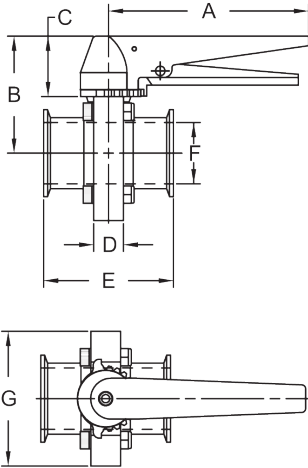

Butterfly Valves

Clamp End with Trigger Handle - [C]

Sanitary
Fittings

Size	316L Stainless Steel with Silicone Seats Part #	316L Stainless Steel with FKM Seats Part #	316L Stainless Steel with EPDM Seats Part #
1/2"	B5101S050CC-C	B5101V050CC-C	B5101E050CC-C
3/4"	B5101S075CC-C	B5101V075CC-C	B5101E075CC-C
1"	B5101S100CC-C	B5101V100CC-C	B5101E100CC-C
1 1/2"	B5101S150CC-C	B5101V150CC-C	B5101E150CC-C
2"	B5101S200CC-C	B5101V200CC-C	B5101E200CC-C
2 1/2"	B5101S250CC-C	B5101V250CC-C	B5101E250CC-C
3"	B5101S300CC-C	B5101V300CC-C	B5101E300CC-C
4"	B5101S400CC-C	B5101V400CC-C	B5101E400CC-C

Size	Dimensions						
	A	B	C	D	E	F	G
1/2"	6.6"	3.0"	1.7"	0.9"	3.5"	.37"	3.1"
3/4"	6.6"	3.0"	1.7"	0.9"	3.5"	.62"	3.1"
1"	6.6"	3.0"	1.7"	0.9"	3.5"	.90"	3.1"
1 1/2"	6.6"	3.0"	1.7"	0.9"	3.5"	1.40"	3.1"
2"	6.6"	3.5"	1.7"	0.9"	3.8"	1.90"	3.9"
2 1/2"	6.6"	3.7"	1.7"	0.9"	3.8"	2.40"	4.6"
3"	6.6"	3.9"	1.7"	1.2"	4.1"	2.90"	5.2"
4"	6.6"	4.8"	1.7"	1.2"	4.8"	3.80"	6.7"

Repair Kits for Butterfly Valves**Features:**

Repair kit contains:

- (1) seat
- (2) bushings

for valves located on pages 633 and 634

Valve Size	Black EPDM Part #	Red Silicone Part #	Brown FKM Part #
1/2" - 1"	B5101-RKE100	B5101-RKS100	B5101-RKV100
1 1/2"	B5101-RKE150	B5101-RKS150	B5101-RKV150
2"	B5101-RKE200	B5101-RKS200	B5101-RKV200
2 1/2"	B5101-RKE250	B5101-RKS250	B5101-RKV250
3"	B5101-RKE300	B5101-RKS300	B5101-RKV300
4"	B5101-RKE400	B5101-RKS400	B5101-RKV400
6"	B5101-RKE600	B5101-RKS600	---
8"	B5107-RKE800	---	---