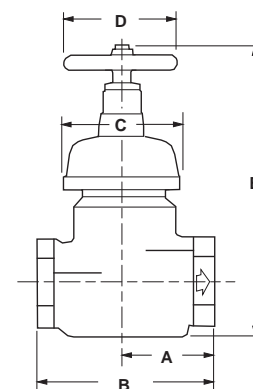

Factory Set Pressure Reducing Brass Standard Globe Valve

Fire Fittings & Accessories

Female x Female

Inlet Female NPT	Outlet Female NPT	Cast Brass Part #
2½"	2½"	NAPRVF250-55 NAPRVF250-60 NAPRVF250-65 NAPRVF250-70 NAPRVF250-75 NAPRVF250-80

Grooved x Grooved

Inlet Grooved	Outlet Grooved	Cast Brass Part #
2½"	2½"	NAPRVGT250-55 NAPRVGT250-60 NAPRVGT250-65 NAPRVGT250-70 NAPRVGT250-75

Dimensions

Size	Style	A	B	C	D	E closed	E open
2½"	NPT	3⅞"	7¾"	5¾"	5¾"	12¾"	12-13/16"
2½"	grooved	4⅜"	8¾"	5¾"	5¾"	12¾"	12-13/16"

Accessories

Description	Part #
2½" tamper switch bracket kit (bonnet, nut, switch, bracket)	4201901587
switch bracket only	18-458-00017
replacement handles for 1½" valves	AV150-W
replacement handles for 2½" valves	46-030-00025